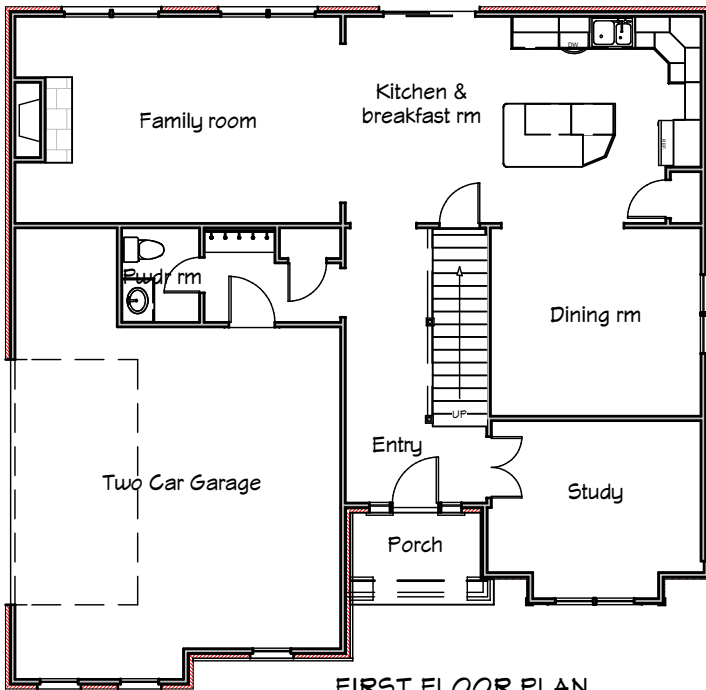

THE MALLORY ELIZABETH

FIRST FLOOR PLAN
1193 sq ft

SECOND FLOOR PLAN
1644 sq ft

FOR MORE INFORMATION CALL
TODAY!
(513) 615-2269 - BILL CULLEN
INFO@CULLENBROTHERSLLC.COM

Cullen Brothers
Custom Homes & Remodeling
www.cullenbrothersllc.com