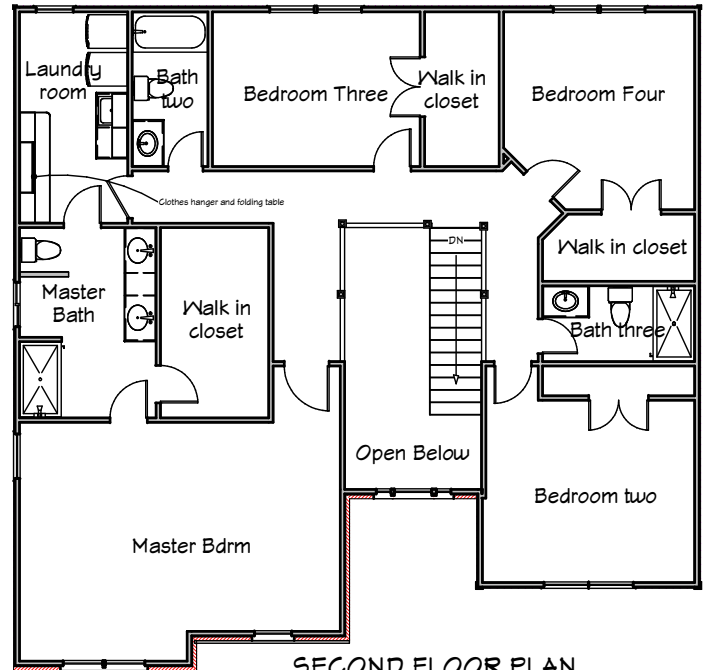

THE MALLORY ELIZABETH

FIRST FLOOR PLAN
1193 sq ft

SECOND FLOOR PLAN
1644 sq ft

FOR MORE INFORMATION CALL
TODAY!
(513) 615-2269 - BILL CULLEN
INFO@CULLENBROTHERSLLC.COM

Cullen Brothers
Custom Homes & Remodeling
www.cullenbrothersllc.com